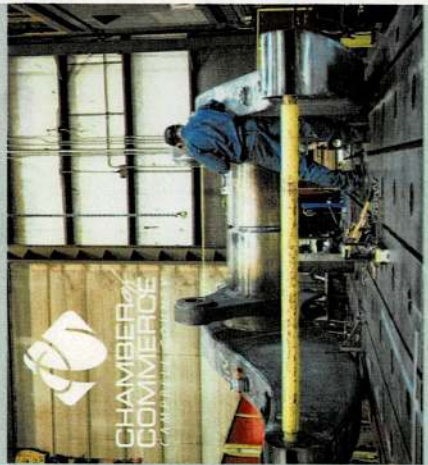

LET'S TACO 'BOUT

Momentum
Physical Therapy

CHAMBER MIXER
THURSDAY MAY 20TH
5-7 PM

LOCATED AT 305 E. LAKEWAY RD.

Learn about:
ASTYM
Myofascial Cupping
Dry Needling
Laser Light Therapy

Shop Tours!
FRIDAY, JUNE 18
5-7 PM
FREE & OPEN TO
THE PUBLIC