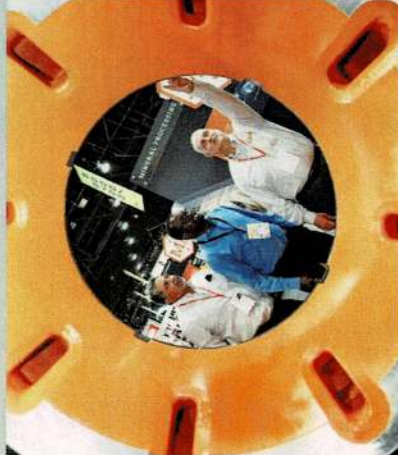

L&H Industrial is a leader in technology innovations, custom manufacturing, and comprehensive services with locations around the world.